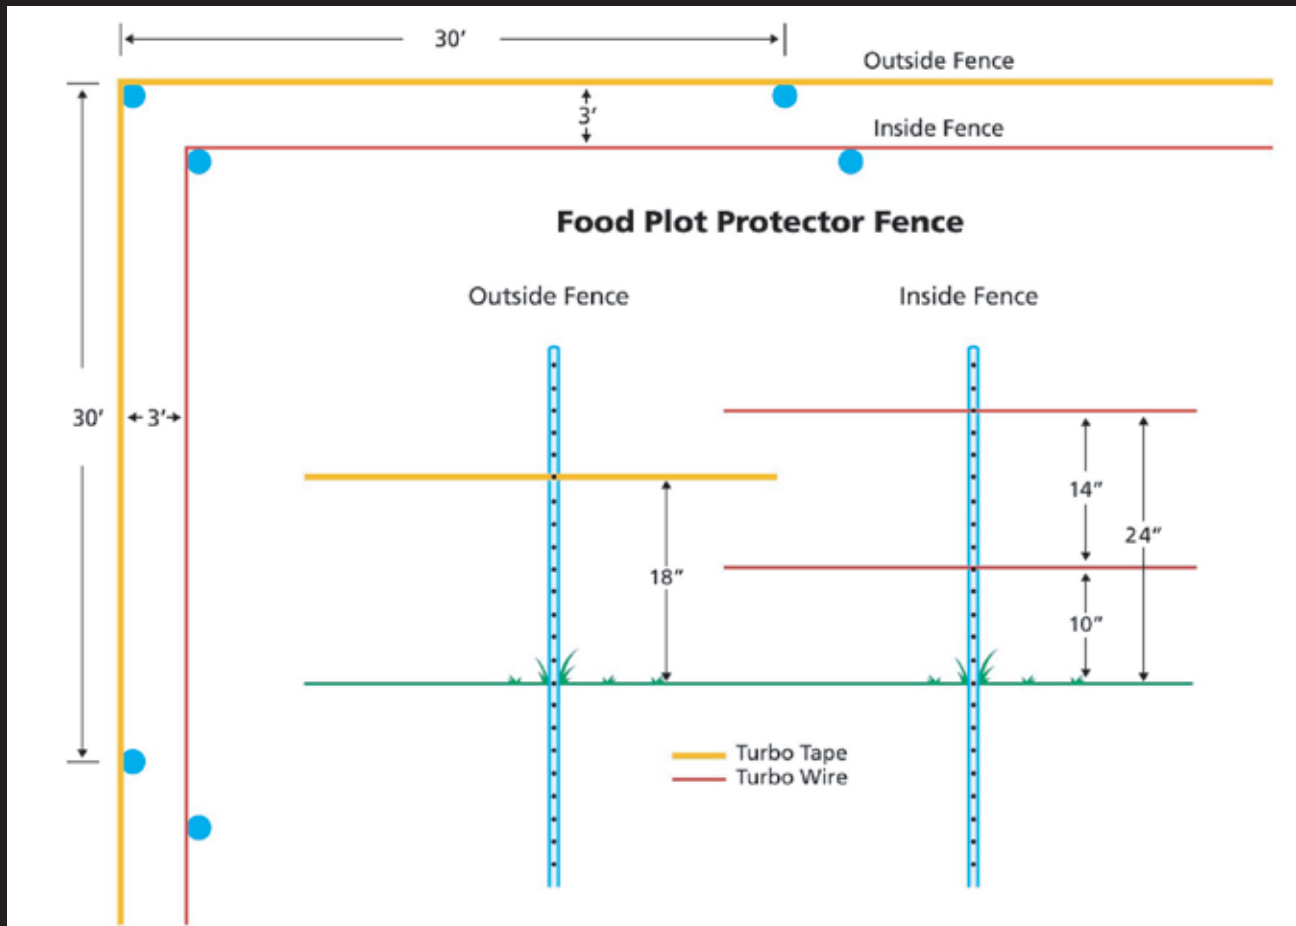

Food Plots Pay!

But They MUST Be Managed!

"We can install a one-acre plot fence in one hour and it works great! If it works here, it will work anywhere. Thank you for a great product."

Johnny McRight, DeltaAg

What You Need For Your Gallagher Food Plot Protector Fence

Product	Quantity Needed for Food Plot Size:				
	1/2 Acre	1 Acre	3 Acres	5 Acres	15 Acres
FRP48 = 48" FRP	40	56	96	124	216
G704004 = Post Clips	100	200	300	400	700
G62089 = 2,624' Turbo Wire		1	1	2	3
G620564 = 1,312' Turbo Wire	1				
G620544 = 656' Turbo Wire			1		
G623564 = 1,312' Turbo Tape 1/2"		1	1	1	3
G623544 = 656' Turbo Tape 1/2"	1		1	1	
XLT8 = Tighteners	6	6	6	6	12
351A = 3' T Ground Rod	1	1			
655 = Ground Rod Kit			1	1	1
G392SK = B100 Solar Energizer	1	1	1	1	1

Gallagher Power Fence